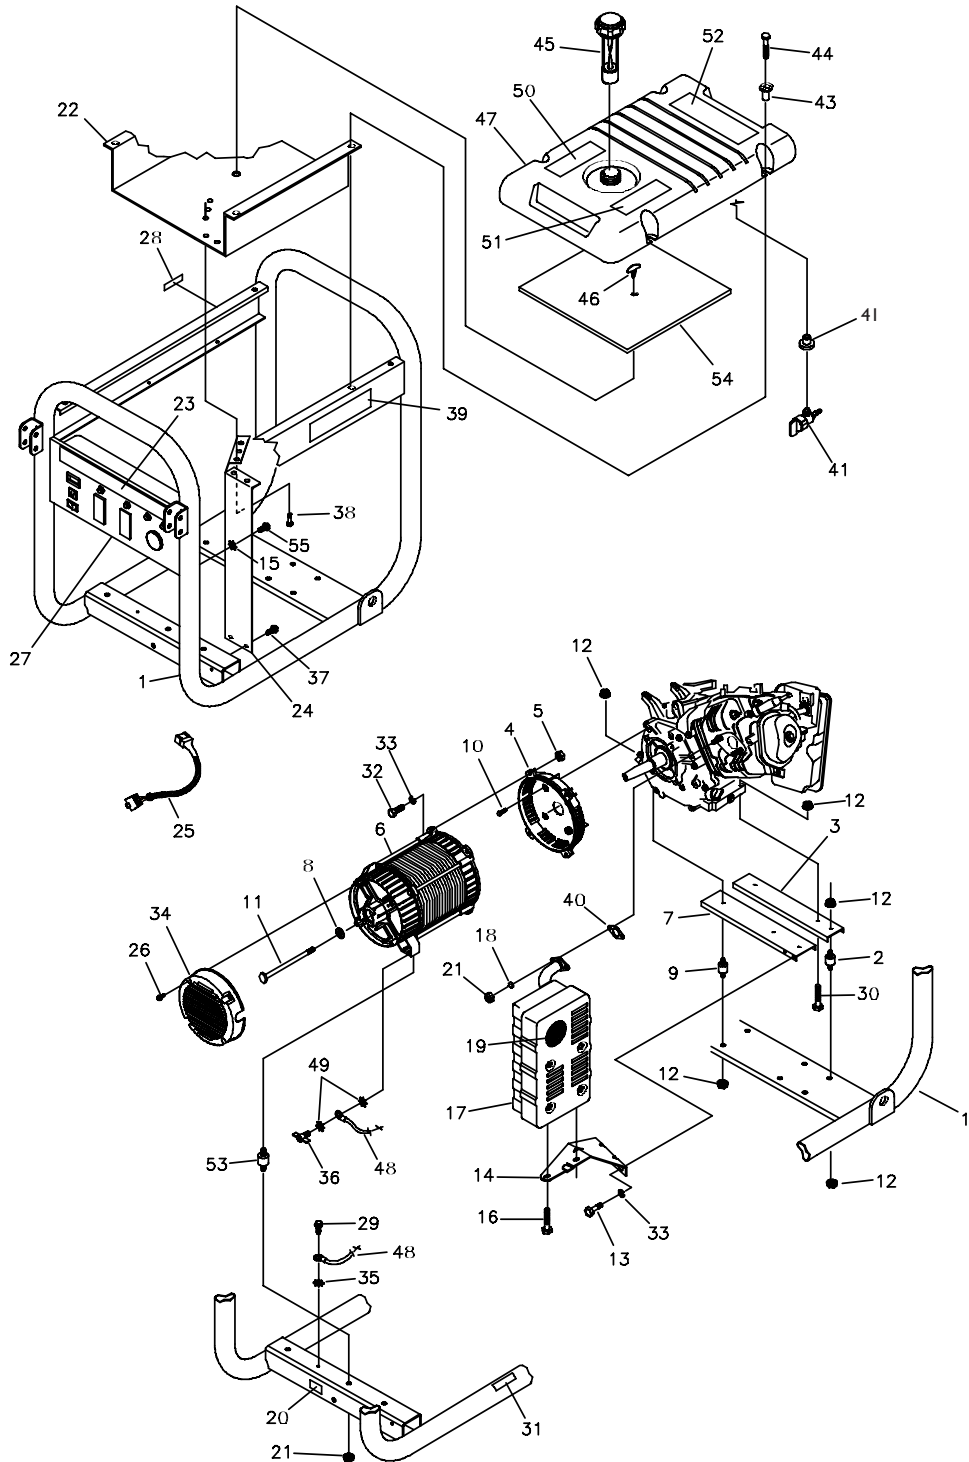

Exploded Views

EXPLODED VIEW – MAIN UNIT