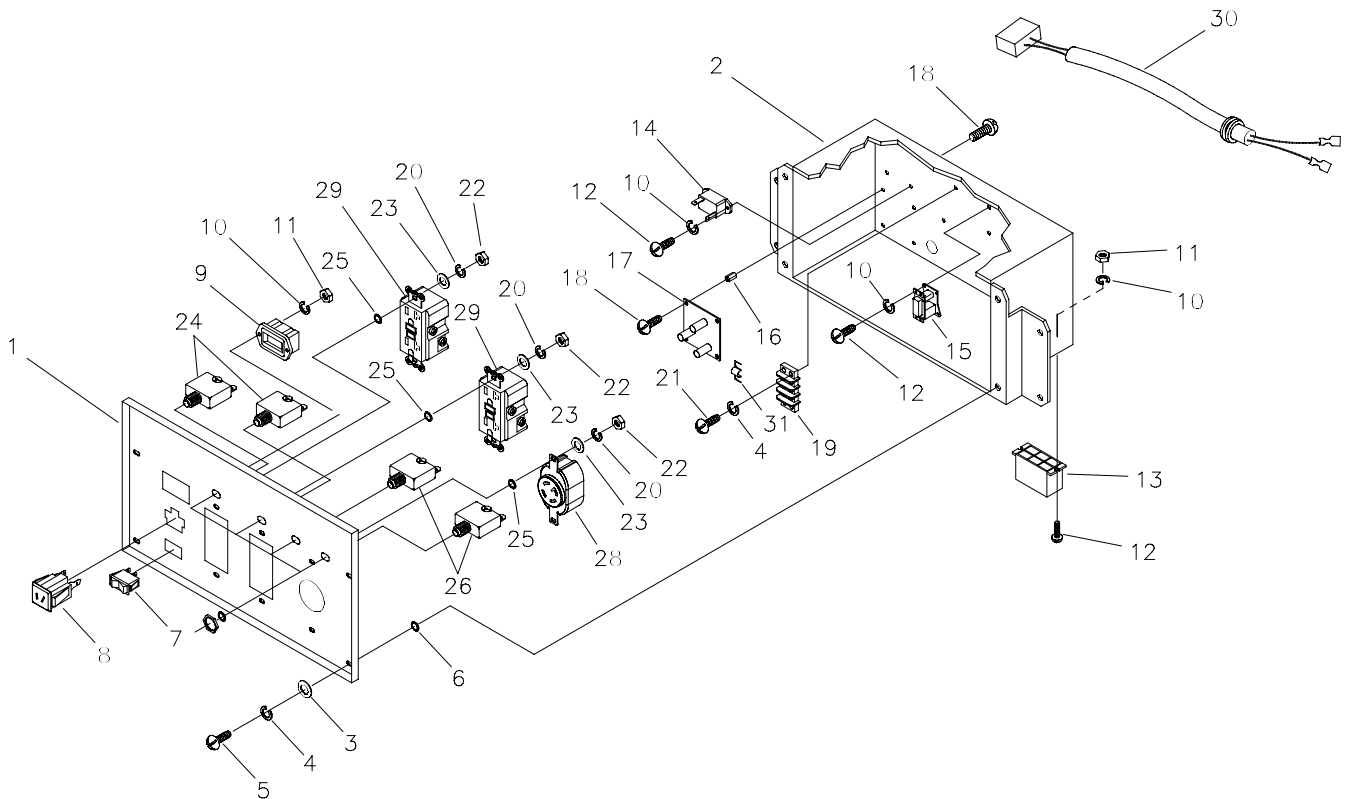

## EXPLODED VIEW AND PARTS LIST – ALTERNATOR

Item	Part #	Description
1	186059GS	ADAPTER, Mounting, Alternator
2	192919GS	ROTOR
3	192920AGS	STATOR
4	193336GS	RBC, (with O-Ring, p/n 189197GS)
5	86308HGS	SCREW
6	66386GS	ASSY, Holder, Brush
7	66849GS	SCREW
8	22694GS	RECEPTACLE, 6 pin
9	81917GS	PIN, Roll
10	191051AGS	ASSY, Wire, Ground
12	23762GS	WASHER
13	192403XGS	WIRE, Ground
14	189769GS	REGULATOR, Voltage, AVR
15	65795GS	RECTIFIER
16	66849AGS	SCREW

## EXPLODED VIEW AND PARTS LIST – CONTROL PANEL

Item	Part #	Description	Item	Part #	Description
1	B191714GS	PANEL, Control	16	64525GS	STANDOFF, Hex
2	B192836GS	BOX, Control Panel	17	189367GS	PCB, Idle Control
3	23897GS	WASHER	18	64526GS	SCREW
4	49226GS	WASHER, Lock	19	193077GS	STRIP, Terminal
5	91526GS	SCREW	20	22264GS	WASHER, Lock
6	22447GS	WASHER	21	75477GS	SCREW
7	82538GS	SWITCH, Rocker	22	51715GS	NUT
8	90418GS	OUTLET, 12VDC, Snap	23	43180GS	WASHER
9	77604GS	METER, Hour	24	75207GS	BREAKER, Circuit
10	43182GS	WASHER, Lock	25	23365GS	WASHER
11	51714GS	NUT	26	75207PGS	BREAKER, Circuit
12	43181GS	SCREW	27	193095GS	JUMPER, Terminal Block
13	22694GS	HOUSING, Receptacle	28	43437GS	OUTLET, 120/240V, 30A
14	87962GS	BREAKER, Circuit	29	80409GS	OUTLET, 120V, 20A, Duplex. GFCI
15	84028GS	TRANSFORMER, Idle Cnt	30	189502GS	HARNESS, Wire