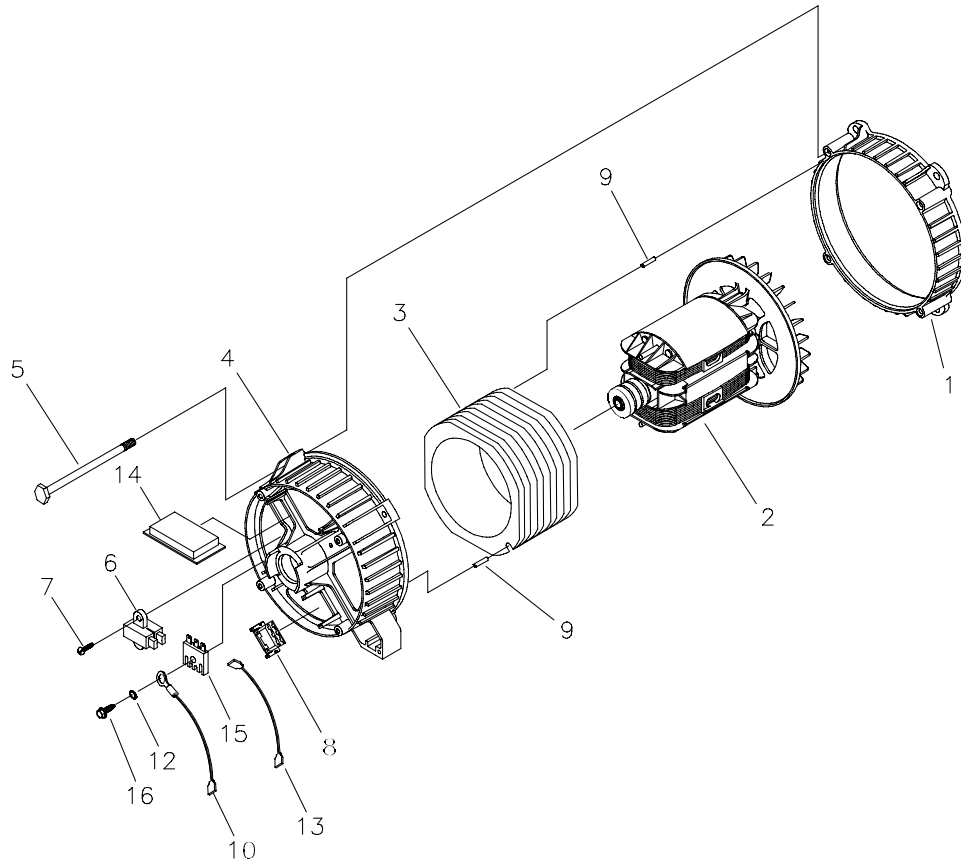

## PARTS LIST – MAIN UNIT

Item Part #	Description	Item Part #	Description
1 N192958AGS	CRADLE	33 22129GS	WASHER, Lock
2 82857GS	MOUNT,Vibration	34 186347GS	COVER, Bearing Carrier
3 N92531GS	SUPPORT, Engine	35 23762GS	WASHER
4 190220GS	HOUSING, Engine Adapter	36 86494GS	SCREW,Wing
5 45771GS	NUT	37 192376GS	SCREW
6 NSP	ASSY,Alternator (see page 22)	38 56893GS	SCREW
7 N92731GS	SUPPORT, Eng/Muffler	39 193057GS	DECAL, Unit
8 96796GS	WASHER	40 NSP	GASKET, Muffler (with Item 900)
9 92609GS	MOUNT,Vibration	41 192980GS	KIT,VLV, FUEL, SRV
10 190274BGS	SCREW	43 83465GS	GROMMET,Tank
11 187365JGS	SCREW	44 78831AGS	SCREW
12 189160GS	NUT	45 B4363GS	CAP, Fuel Gauge
13 22142GS	SCREW	46 85000GS	CLIP, Insulation
14 193048GS	BRACKET, Muffler	47 193399GS	ASSY,Tank, Fuel (Includes Items 41, 50, 51 & 52)
15 23762GS	WASHER	48 14353621GS	WIRE, Ground
16 66476GS	SCREW, w/Lock Washer	49 26850GS	WASHER
17 192569GS	MUFFLER	50 188333GS	DECAL, Instruction, Fuel Level
18 31579GS	SPACER	51 92982GS	DECAL, Danger
19 83083GS	SCREEN, Spark Arrest	52 189274GS	DECAL, Start Instructions
20 B4986GS	DECAL, Ground	53 85652GS	MOUNT,Vibration
21 67989GS	NUT, Flange Serrated	54 92665GS	INSULATION
22 192981GS	SHIELD, Heat	55 B2153GS	SCREW
23 193058GS	DECAL, Panel, Control	900 NSP	ENGINE
24 192983GS	SHIELD, Heat		
25 193157GS	HARNESS, Wire, Power		
26 74908GS	SCREW		
27 193049GS	ASSY, Control Panel (see page 23)		
28 191435GS	DECAL, Fuel Shut-off		
29 86292GS	SCREW		
30 22531GS	SCREW		
31 191436GS	DECAL, Hot Muffler		
32 43107GS	SCREW		

## EXPLODED VIEW AND PARTS LIST – ALTERNATOR

Item	Part #	Description
1	186059GS	ADAPTER, Mounting, Alternator
2	192919GS	ROTOR
3	192920AGS	STATOR
4	193336GS	RBC, (with O-Ring, p/n 189197GS)
5	86308HGS	SCREW
6	66386GS	ASSY, Holder, Brush
7	66849GS	SCREW
8	22694GS	RECEPTACLE, 6 pin
9	81917GS	PIN, Roll
10	191051AGS	ASSY, Wire, Ground
12	23762GS	WASHER
13	192403XGS	WIRE, Ground
14	189769GS	REGULATOR, Voltage, AVR
15	65795GS	RECTIFIER
16	66849AGS	SCREW