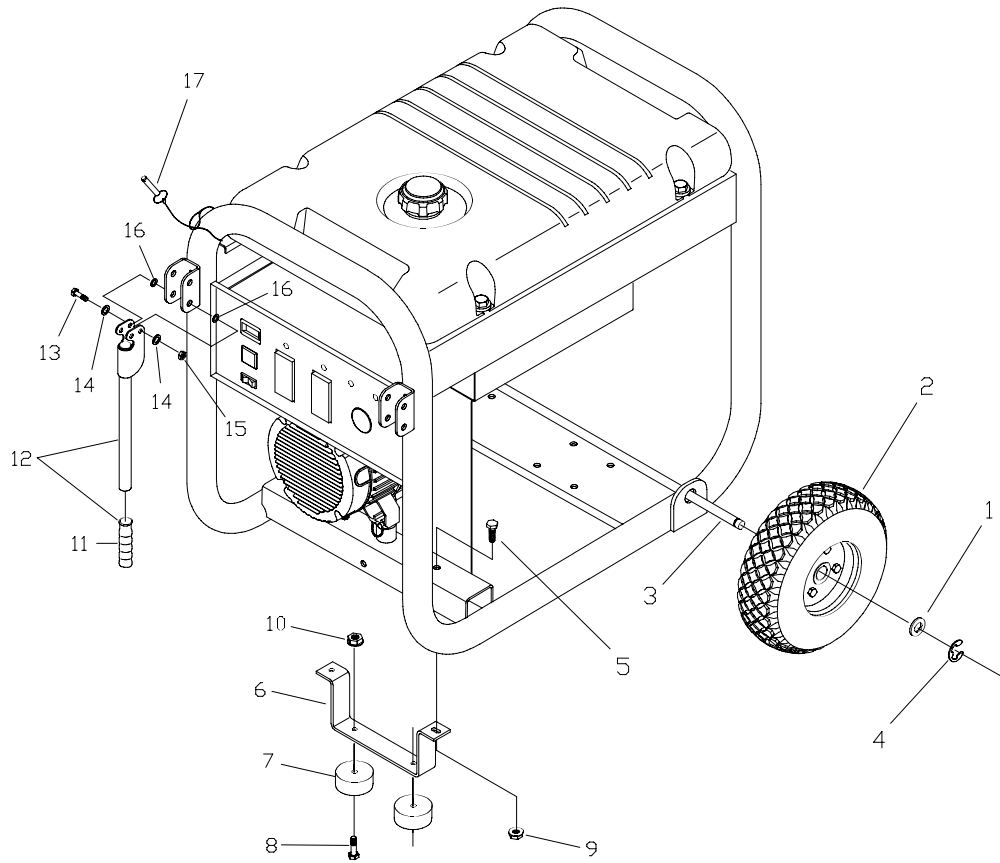

Exploded Views

EXPLODED VIEW AND PARTS LIST – WHEEL KIT

Item	Part #	Description
1	22247GS	WASHER
2	B4966GS	WHEEL
3	191267KGS	AXLE
4	191265GS	E-RING
5	39253GS	SCREW
6	B89595GS	BRACKET, Support, Unit
7	87841GS	MOUNT, Vibe Donut Type
8	22287GS	SCREW
9	67989GS	NUT
10	B2071GS	NUT, Lock
11	B4605GS	GRIP, Handle
12	B187113GS	ASSY, Handle (Includes Item 11)
13	39287GS	SCREW
14	22145GS	WASHER
15	49820GS	NUT, Nylok
16	187104GS	WASHER, Nylon
17	B4135GS	PIN, with Lanyard